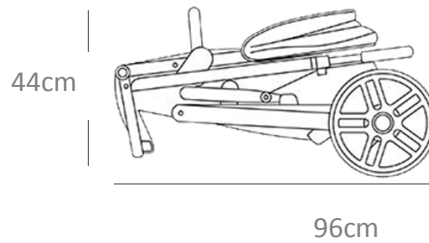

Cavallo / Pletora

Specifications

Length	77cm
Width	34cm
Back Rest	48cm

Maximum Loads

Bassinet	9kg
Seat	20kg
Cavallo Shopping Baskets	6kg
Pletora shopping Baskets	12kg

Weights

Total weight with seat attached	10.8kg
Seat	3.5kg
Bassinet	3.5kg
Frame	7.3kg

With Seat

Without Seat