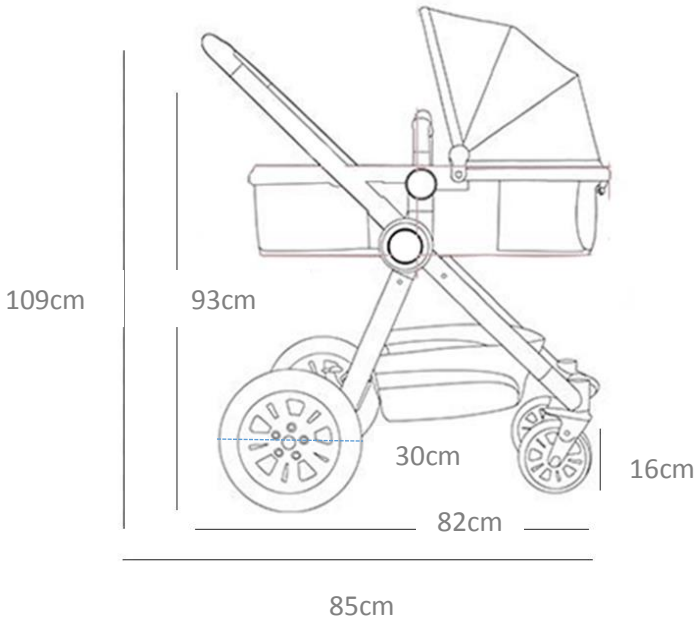

Cavallo / Pletora

Specifications

Length	77cm
Width	34cm
Back Rest	48cm

Maximum Loads

Bassinet	9kg
Seat	20kg
Cavallo Shopping Baskets	6kg
Pletora shopping Baskets	12kg

Weights

Total weight with seat attached	10.8kg
Seat	3.5kg
Bassinet	3.5kg
Frame	7.3kg

With Seat

Without Seat